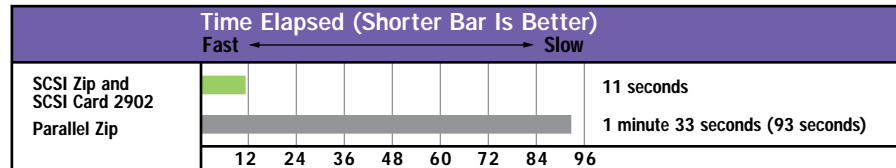

Adaptec Europe - Belgium
Tel: (32) 2-352-34-11
Fax: (32) 2-352-34-00

Adaptec Japan - Tokyo
Tel: (81) 3-5365-6700
Fax: (81) 3-5365-6950

Adaptec Singapore
Tel: (65) 278-7300
Fax: (65) 273-0163

Literature:
1-800-934-2766 (USA and Canada)
or (510) 732-3829

Pre-Sales Support:
1-800-442-7274 (USA and Canada)
or (408) 957-7274

World Wide Web:
<http://www.adaptec.com>

Internet ftp server: <ftp.adaptec.com>
Adaptec USA Bulletin Board
Service (BBS): (408) 945-7727
(up to 28,800 baud, using 8 bits,
1 stop bit, no parity)

Interactive Fax: (303) 684-3400

Copyright 1997 Adaptec, Inc. All rights reserved.
Adaptec, the Adaptec logo, the Adaptec tagline, EZ-SCSI
Lite and AVA are trademarks of Adaptec, Inc., which may
be registered in some jurisdictions. Windows and
Windows 95 are registered trademarks of Microsoft
Corporation, used under license. All other trademarks
used are owned by their respective owners.

Information supplied by Adaptec, Inc., is believed to
be accurate and reliable at the time of printing, but
Adaptec, Inc., assumes no responsibility for any errors
that may appear in this document. Adaptec, Inc.,
reserves the right, without notice, to make changes in
product design or specifications. Information is subject
to change without notice.

P/N 980345-011 8/97 Printed in U.S.A.

SCSI Performs Up To 6 Times* Faster Than A Parallel Connection

*Performance test copying 5.67 MB file. SCSI performed 8 times better than parallel.
Benchmark configuration: 60 MHz Pentium system with 16 MB RAM and Windows 95.

Technical Specifications

Operating Systems: Windows® 95, Windows® 3.1, DOS
PC Bus Type: 32-bit PCI
Total Devices Supported: 7 (external only)
Data Transfer Rate: 10 MB/sec
Supported Protocols: SCSI-1, SCSI-2 and Fast SCSI-2
External Connector: DB25-pin
Interface Transfer Method: DMA (Direct Memory Access)

Card Size: 2.6" W x 4.7" L
Package Size: 7.75" H x 11.5" W x 2.88" D
Weight: 1.3 lbs.
UPC: 7 60884 12925 8

System Requirements

- IBM-compatible PC-486, Pentium or above
- Windows 95, Windows 3.1, or DOS operating system
- PCI expansion slot
- External SCSI peripheral

Package Includes

- AVA™-2902 SCSI Card
- EZ-SCSI *Lite* software
- DB25-pin to DB25-pin external SCSI cable
  (some peripherals may require a cable with a 50-pin connector on one end)
- Quick installation guide
- Reference guide
- Registration card