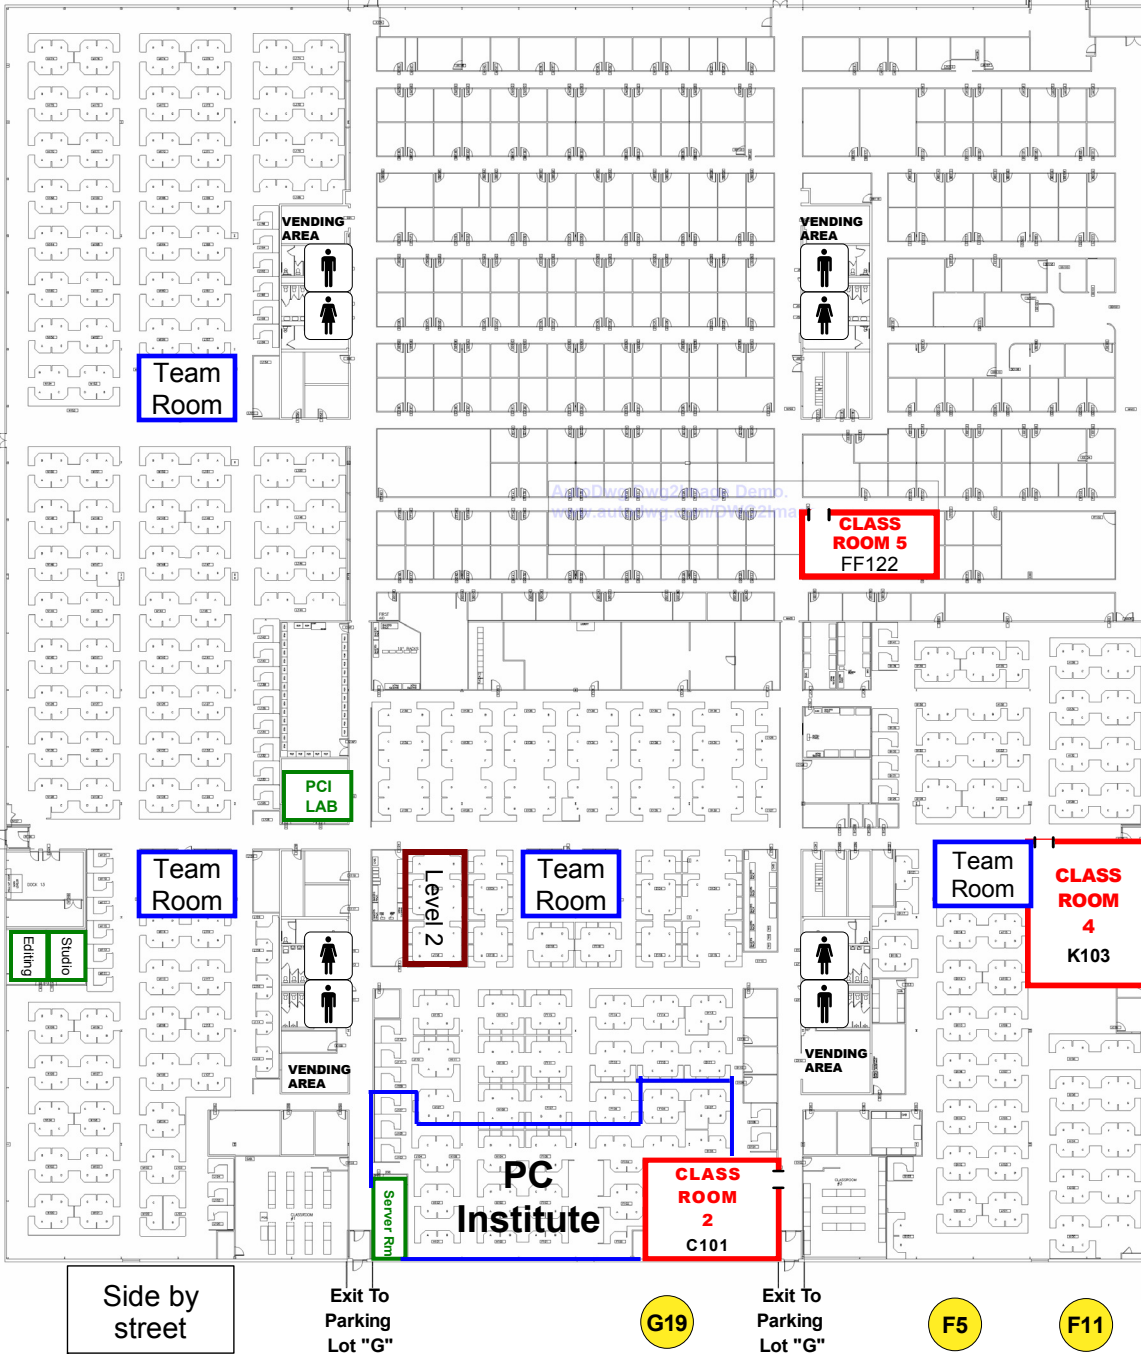

# Classroom Locations in Building 203

Light Pole in Parking Area

Emergency Exit To Parking Lot "J"

Exit To Parking Lot "J"

J2

G8

G12

Side by street

Exit To Cafeteria

Emergency Exit

To Building 201

K1

K2

Emergency Exit To Parking Lot "K"

K3

Exit To Parking Lot "K"

K5

K4

G19

Exit To Parking Lot "G"

F5

F11