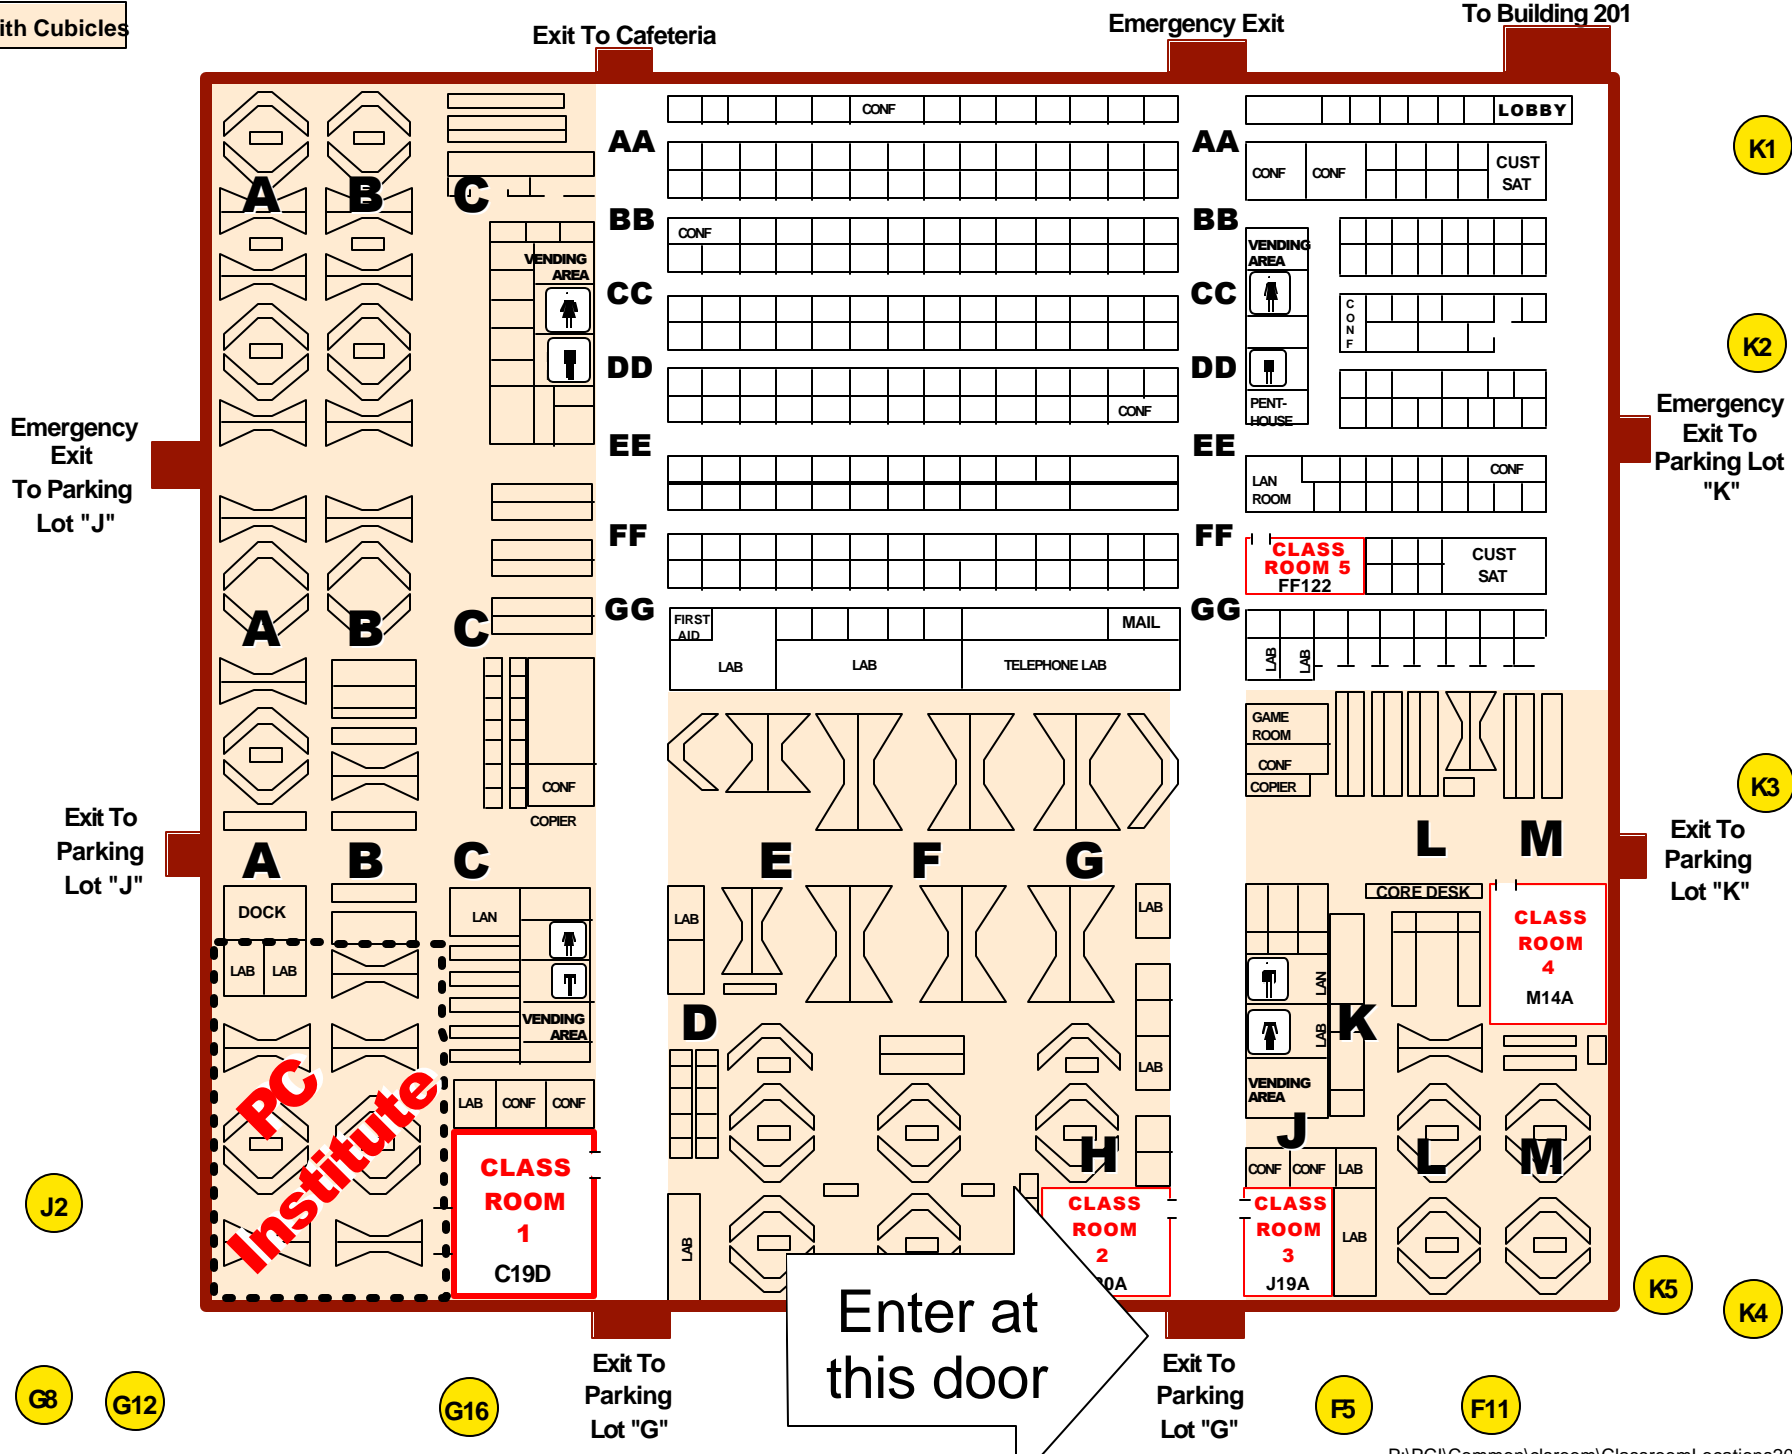

Classroom Locations in Building 203

Light Pole in Parking Area

Office Area with Cubicles

Emergency Exit To Parking Lot "J"

Exit To Parking Lot "J"

J2

G8 G12

G16

Exit To Parking Lot "G"

Enter at this door

Exit To Parking Lot "G"

F5

F11

K1

K2

Emergency Exit To Parking Lot "K"

K3

Exit To Parking Lot "K"

K5

K4